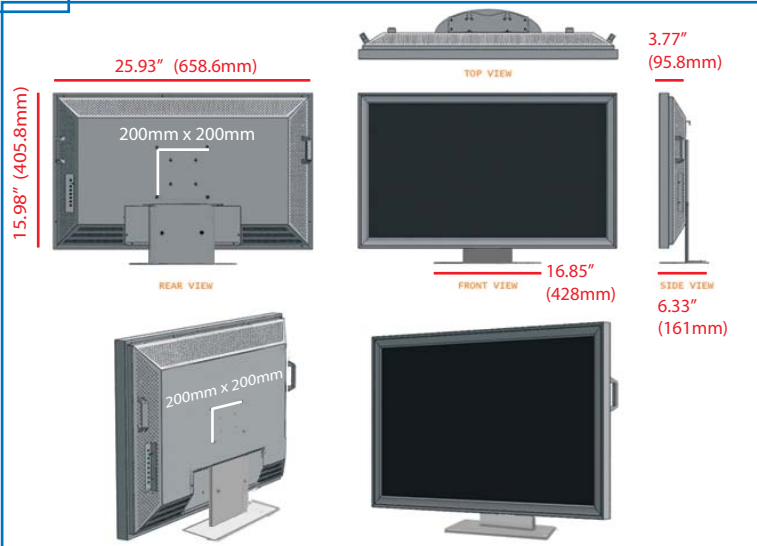

LCS2630-SR 26 INCH SUNLIGHT READABLE LCD MONITOR

The LCS2630-SR is a professional grade LCD monitor specifically designed for applications with higher than normal ambient light conditions. The LCS2630-SR features a unique ambient light enhancement technology which supplements the normal output of the LCD backlight by using ambient light and reflecting it back through the LCD.

Specifications

Technology: TFT LCD
 Screen diagonal: 26" (686 mm)
 Screen area: 23.74" x 13.46" (578.8 x 326.8 mm)
 Resolution: 1366 x 768
 Brightness: 600 cd/m²
 Contrast ratio: 800:1
 Colors: 16.7 million
 Lifetime: 50,000h average
 Color gamut: 76% NTSC
 Aspect ratio: 16:9
 Viewing angle: H160°/V150°
 Response time: 8ms GtoG
 Color Control: 3200K-9300K, User

Inputs: DVI-D, VGA (D15), S-Video, Composite Video, Component video (YPbPr, YCbCr)
 Resolutions Supported: NTSC/PAL/SECAM, 720i/p, 1080i/p, XGA, WXGA, SXGA, RS232C
 Control: VESA 200x200mm
 Mounting: VESA 200x200mm
 Voltage: 100 - 240V (50Hz-60Hz)
 Power Consumption: <110W (On) <11W Stand-By
 Operating Temp: 41° to 104°F (5° to 40°C)
 Op. Humidity: 20 - 85%

Compliance: FCC, CE, cUL
 Weight: 27.63lbs (12kg)
 Gross Weight: 36.47lbs (16kg)

Included Accessories: Power cord, D-SUB 15pin cable, DVI-D 24 pin cable, S-VIDEO cable, Component Mini Din 8 pin cable, RCA cable, Remote control, User's manual