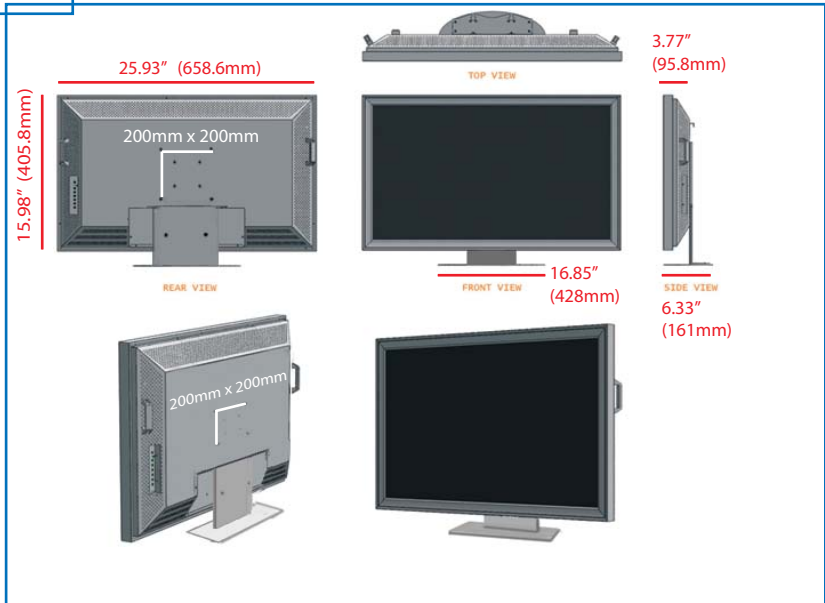

Specifications

Technology:	TFT LCD	Inputs:	DVI-D, VGA (D15), S-Video, Composite Video, Component video (YPbPr, YCbCr)	Compliance:	FCC, CE, cUL
Screen diagonal:	26" (686 mm)	Resolutions Supported:	NTSC/PAL/SECAM, 720i/p, 1080i/p, XGA, WXGA, SXGA,	Touch Tech.	Optical Imaging
Screen area:	23.74" x 13.46" (578.8 x 326.8 mm)	Control:	RS232C	Touch Method:	Finger
Resolution:	1366 x 768	Mounting:	VESA 200x200mm	Resolution:	12 Million Points
Brightness:	500 cd/m2	Voltage:	100 - 240V (50Hz-60Hz)	Response Time:	5-10ms
Contrast ratio:	800:1	Power:		Op. Humidity:	20 - 80%
Colors:	16.7 million	Consumption:	<110W (On) <11W Stand-By	Compliance:	FCC, CE, cUL
Lifetime:	50,000h average	Operating Temp:	41° to 104°F (5° to 40°C)	Weight:	27.5lbs (12.5kg)
Color gamut:	76% NTSC	Op. Humidity:	20 - 85%	Gross Weight:	36.3lbs (16.5kg)
Aspect ratio:	16:9			Included Accessories:	Power cord, D-SUB 15pin cable, DVI-D 24 pin cable, S-VIDEO cable, Component Mini Din 8 pin cable, RCA cable, Remote control, User's manual
Viewing angle:	H160°/V150°				
Response time:	8ms GtoG				
Color Control:	3200K-9300K, User				

OPTIONS

- External Speakers

* Specifications subject to change without prior notification