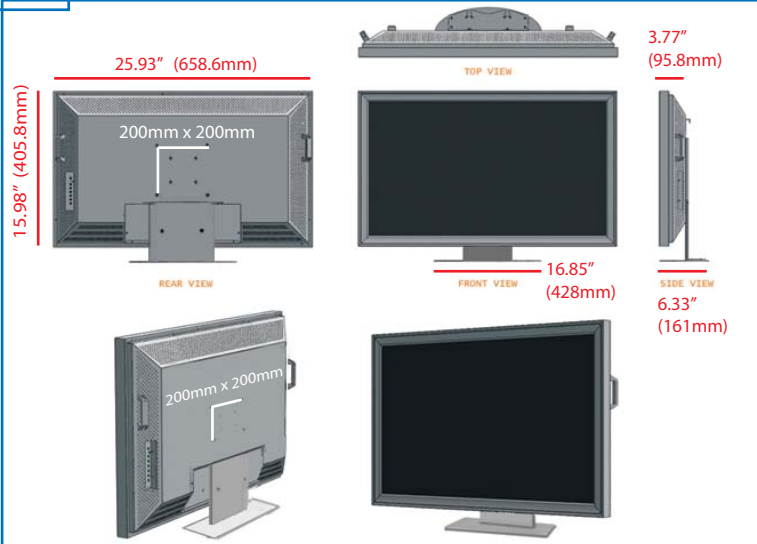

LCS2650

26 INCH HIGH DEFINITION PROFESSIONAL GRADE LCD MONITOR
-with RS232C

The LCS2650 is a professional grade LCD monitor designed for public display, digital signage, financial, entertainment and transportation applications. The LCS2630 features full metal construction, 1920 X 1200 native resolution, fast 6.5ms response time for crystal clear video performance and RS232C for external control.

Specifications

Technology: TFT LCD
 Screen diagonal: 26" (686 mm)
 Screen area: 23.74" x 13.46" (578.8 x 326.8 mm)
 Resolution: 1920 x 1200
 Brightness: 500 cd/m2
 Contrast ratio: 1500:1
 Colors: 16.7 million
 Lifetime : 50,000h average
 Color gamut: 76% NTSC
 Aspect ratio: 16:9
 Viewing angle: H160°/V150°
 Response time: 6.5ms GtoG
 Color Control: 3200K-9300K, User

Inputs: DVI-D, VGA (D15), S-Video, Composite Video, Component video (YPbPr, YCbCr)
 Resolutions Supported: NTSC/PAL/SECAM , 720i/p, 1080i/p, XGA, WXGA, SXGA, RS232C
 Control: VESA Mounting: VESA 200x200mm
 Voltage: 100 - 240V (50Hz-60Hz)
 Power Consumption: <110W (On) <11W Stand-By
 Operating Temp: 41° to 104°F (5° to 40°C)
 Op. Humidity: 20 - 85%

Compliance: FCC, CE, cUL
 Weight: 27.63lbs (12kg)
 Gross Weight: 36.47lbs (16kg)

Included Accessories:
 Power cord, D-SUB 15pin cable , DVI-D 24 pin cable S-VIDEO cable, Component Mini Din 8 pin cable, RCA cable, Remote control, User's manual