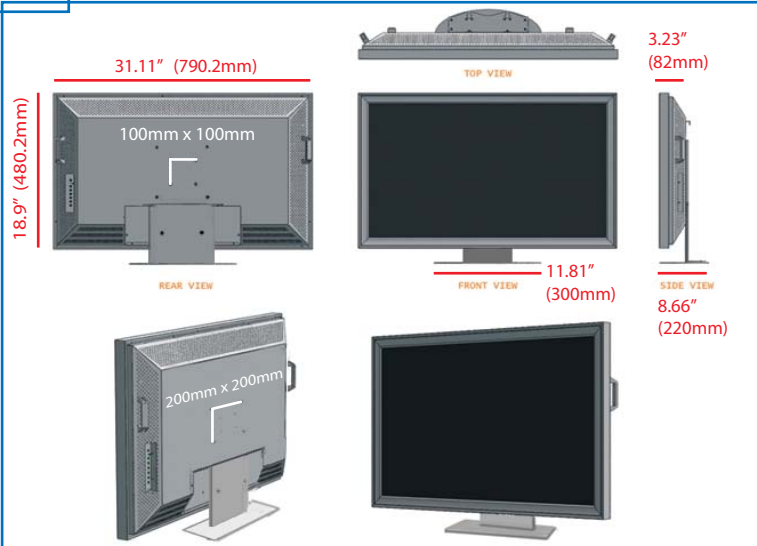

LCS3230-SR 32 INCH SUNLIGHT READABLE LCD MONITOR

The LCS3230-SR is a professional grade LCD monitor specifically designed for applications with higher than normal ambient light conditions. The LCS3230-SR features a unique ambient light enhancement technology which supplements the normal output of the LCD backlight by using ambient light and reflecting it back through the LCD.

Specifications

Technology: TFT LCD
 Screen diagonal: 32.02" (812.8 mm)
 Screen area: 27.91" x 15.69" (708 x 398 mm)
 Resolution: 1366 x 768
 Brightness: 600 cd/m²
 Contrast ratio: 800:1
 Colors: 16.7 million
 Lifetime : 50,000h average
 Color gamut: 76% NTSC
 Aspect ratio: 16:9
 Viewing angle: 176°/176°
 Response time: 6.5ms GtoG
 Color Control: 3200K-9300K, User

Inputs: DVI-D, VGA (D15), S-Video, Composite Video, Component video (YPbPr, YCbCr)
 Resolutions Supported: NTSC/PAL/SECAM , 720i/p, 1080i/p, XGA, WXGA, SXGA, RS232C
 Control: VESA 100x100, 200x200mm
 Mounting: VESA 100x100, 200x200mm
 Voltage: 100 - 240V (50Hz-60Hz)
 Power Consumption: <180W (On) <22W Stand-By
 Operating Temp: 41° to 104°F (5° to 40°C)
 Op. Humidity: 20 - 80%

Compliance: FCC, CE, cUL
 Weight: 36.4lbs (16.5kg)
 Gross Weight: 44.1lbs (20kg)

Included Accessories:
 Power cord, D-SUB 15pin cable , DVI-D 24 pin cable S-VIDEO cable, Component Mini Din 8 pin cable, RCA cable, Remote control, User's manual