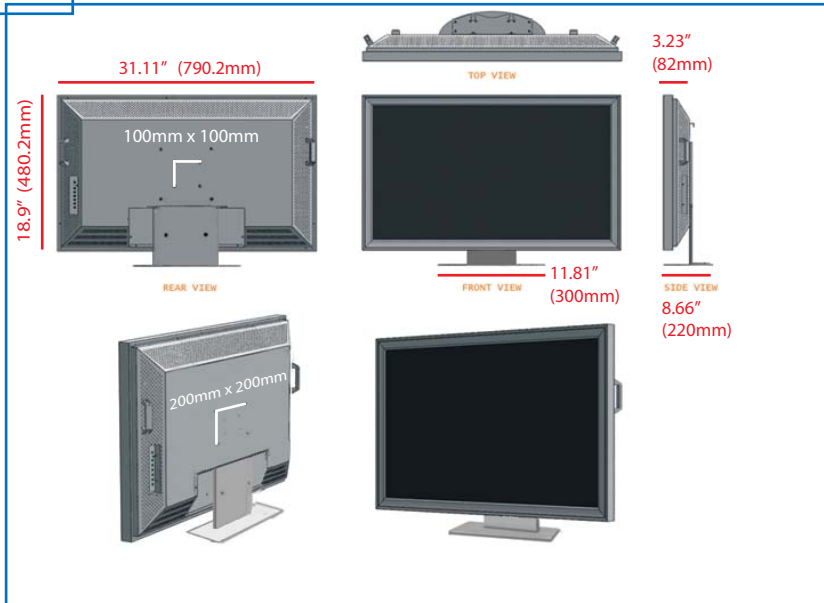

LCS3230-TS

32 INCH HIGH DEFINITION PROFESSIONAL GRADE LCD MONITOR WITH INTEGRATED OPTICAL TOUCH SCREEN
-Dual Control and Dual Touch Capable

The Ovideon LCS3230-TS is a versatile 32" Flat Screen LCD monitor with an integrated Optical Touch Screen. The LCS Optical Touch Screen technology Virtual Layer sits just off the surface (enabling a 'light-touch' response) and does not degrade, or suffer from shift, drift, aging or sensitivity to scratch yet provides high levels of accuracy and resolution, multi-point recognition and mouse/handwriting recognition control. The system places a virtual layer over the screen so the original color fidelity, brightness and contrast are maintained with a reduced demand on power consumption. A clear glass touch surface allows for maximum clarity of image and also avoids the effect of scratches or marks on the surface. The LCS Optical Touch Screens incorporate an HID-compliant, USB plug-and-play interface or can be driven by a Serial RS232 Interface.

Specifications

Technology: TFT LCD
 Screen diagonal: 32.02" (812.8 mm)
 Screen area: 27.91" x 15.69" (708 x 398 mm)
 Resolution: 1366 x 768
 Brightness: 500 cd/m²
 Contrast ratio: 1200:1
 Colors: 16.7 million
 Lifetime: 50,000h average
 Color gamut: 76% NTSC
 Aspect ratio: 16:9
 Viewing angle: 176°/176°
 Response time: 6.5ms GtoG
 Color Control: 3200K-9300K, User

Touch Tech. Optical Imaging
 Touch Method Finger
 Resolution 12 Million Points
 Response Time 5-10ms
 Compliance: FCC, CE, cUL
 Weight: 36.4lbs (16.5kg)
 Gross Weight: 44.1lbs (20kg)

Included Accessories:
 Power cord, D-SUB 15pin cable, DVI-D 24 pin cable, S-VIDEO cable, Component Mini Din 8 pin cable, RCA cable, Remote control, User's manual