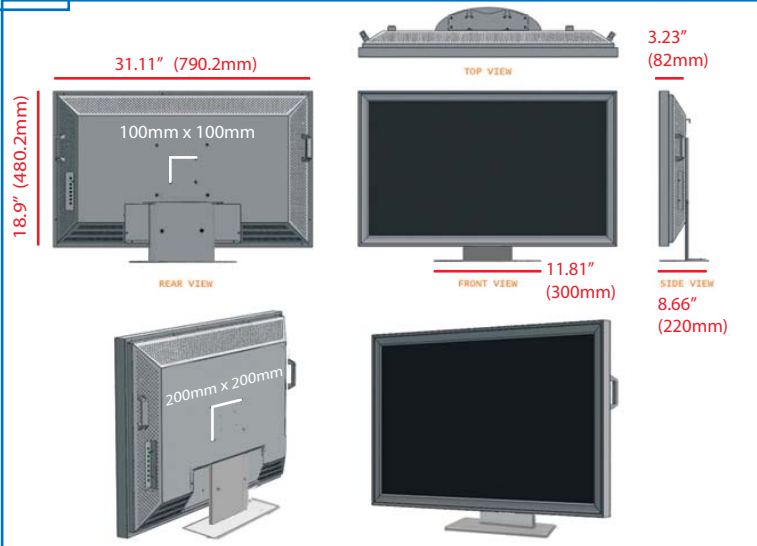

# LCS3240

32 INCH ENHANCED DEFINITION PROFESSIONAL GRADE LCD MONITOR  
-with RS232C and integrated audio amplifier

The LCS3240 is a professional grade LCD monitor designed for public display, digital signage, financial, broadcast, entertainment and transportation applications. The LCS3240 features full metal construction, integrated audio amplifier, 1366 x 768 native resolution, extremely fast 6.5ms response time for crystal clear video performance and RS232C for external control.

## Specifications

Technology: TFT LCD  
 Screen diagonal: 32.02" (812.8 mm)  
 Screen area: 27.91" x 15.69" (708 x 398 mm)  
 Resolution: 1366 x 768  
 Brightness: 500 cd/m2  
 Contrast ratio: 1200:1  
 Colors: 16.7 million  
 Lifetime : 50,000h average  
 Color gamut: 76% NTSC  
 Aspect ratio: 16:9  
 Viewing angle: 176°/176°  
 Response time: 6.5ms GtoG  
 Color Control: 3200K-9300K, User

Inputs: DVI-D, VGA (D15), S-Video, Composite Video, Component video (YPbPr, YCbCr)  
 Resolutions Supported: NTSC/PAL/SECAM , 720i/p, 1080i/p, XGA, WXGA, SXGA, RS232C, RS485  
 Control: VESA 100x100, 200x200mm  
 Mounting: VESA 100x100, 200x200mm  
 Voltage: 100 - 240V (50Hz-60Hz)  
 Power Consumption: <180W (On) <22W Stand-By  
 Operating Temp: 41° to 104°F (5° to 40°C)  
 Op. Humidity: 20 - 80%

Compliance: FCC, CE, cUL  
 Weight: 36.4lbs (16.5kg)  
 Gross Weight: 44.1lbs (20kg)

Included Accessories:  
 Power cord, D-SUB 15pin cable , DVI-D 24 pin cable S-VIDEO cable, Component Mini Din 8 pin cable, RCA cable, Remote control, User's manual