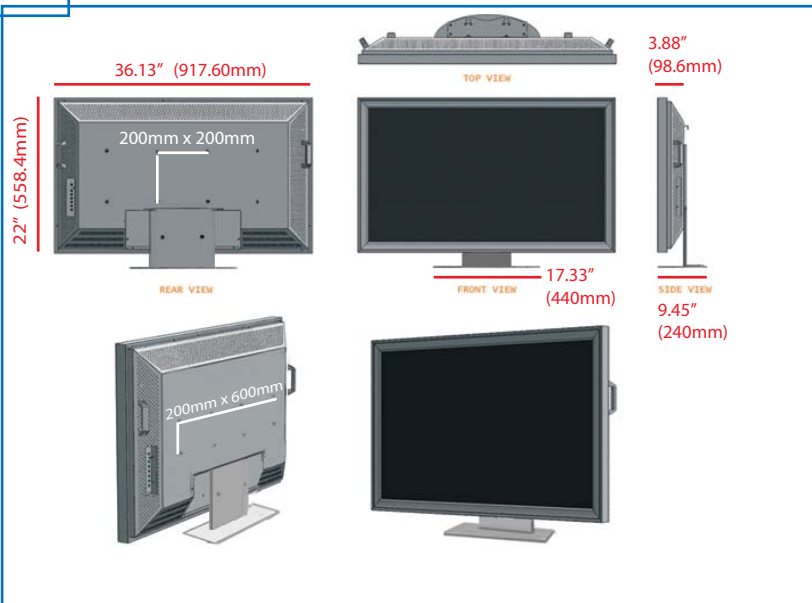

Specifications

Technology:	TFT LCD	Inputs:	DVI-D, VGA (D15), S-Video, Composite Video, Component video (YPbPr, YCbCr)	Touch Tech.	Optical Imaging
Screen diagonal:	37" (939.8 mm)	Resolutions Supported:	NTSC/PAL/SECAM, 720i/p, 1080i/p, XGA, WXGA, SXGA, SXGA+, UXGA	Touch Method:	Finger
Screen area:	32.6" x 18.53" (828 x 470 mm)	Control:	RS232C (with loop through)	Resolution:	12 Million Points
Resolution:	1920 x 1080p	Mounting:	VESA 200x200, 200x600mm	Response Time:	5-10ms
Brightness:	500 cd/m²	Voltage:	100 - 240V (50Hz-60Hz)	Compliance:	FCC, CE, cUL
Contrast ratio:	1200:1	Power:		Weight:	62lbs (28.12kg)
Colors:	16.7 million	Consumption:	197W (On) <15W Stand-By	Gross Weight:	76lbs (34.5kg)
Lifetime:	50,000h average	Operating Temp:	41° to 104°F (5° to 40°C)	Included Accessories:	
Color gamut:	76% NTSC	Op. Humidity:	20 - 80%	Power cord, D-SUB 15pin cable, DVI-D 24 pin cable, S-VIDEO cable, Component Mini Din 8 pin cable, RCA cable, Remote control, User's manual	
Aspect ratio:	16:9				
Viewing angle:	176°/176°				
Response time:	6.5ms GtoG				
Color Control:	3200K-9300K, User