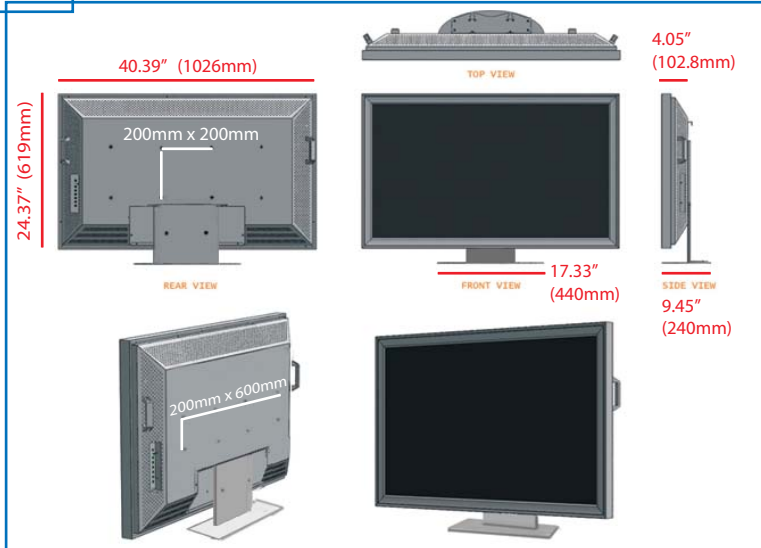

LCS4230-SR 42 INCH SUNLIGHT READABLE LCD MONITOR

The LCS4230-SR is a professional grade LCD monitor specifically designed for applications with higher than normal ambient light conditions. The LCS4230-SR features a unique ambient light enhancement technology which supplements the normal output of the LCD backlight by using ambient light and reflecting it back through the LCD.

Specifications

Technology: TFT LCD
 Screen diagonal: 42.02" (1067 mm)
 Screen area: 36.61" x 20.59" (930 x 523 mm)
 Resolution: 1920 x 1080p
 Brightness: 700 cd/m²
 Contrast ratio: 2000:1
 Colors: 16.7 million
 Lifetime: 50,000h average
 Color gamut: 76% NTSC
 Aspect ratio: 16:9
 Viewing angle: 176°/176°
 Response time: 6.5ms GtoG
 Color Control: 3200K-9300K, User

Inputs: DVI-D, VGA (D15), S-Video, Composite Video, Component video (YPbPr, YCbCr)
 Resolutions Supported: NTSC/PAL/SECAM, 720i/p, 1080i/p, XGA, WXGA, SXGA, SXGA+, UXGA
 Control: RS232C (with loop through)
 Mounting: VESA 200x200, 200x600mm
 Voltage: 100 - 240V (50Hz-60Hz)
 Power Consumption: 235W (On) <15W Stand-By
 Operating Temp: 41° to 104°F (5° to 40°C)
 Op. Humidity: 20 - 80%

Compliance: FCC, CE, cUL
 Weight: 72.76lbs (33kg)
 Gross Weight: 86lbs (39kg)

Included Accessories:
 Power cord, D-SUB 15pin cable, DVI-D 24 pin cable, S-VIDEO cable, Component Mini Din 8 pin cable, RCA cable, Remote control, User's manual