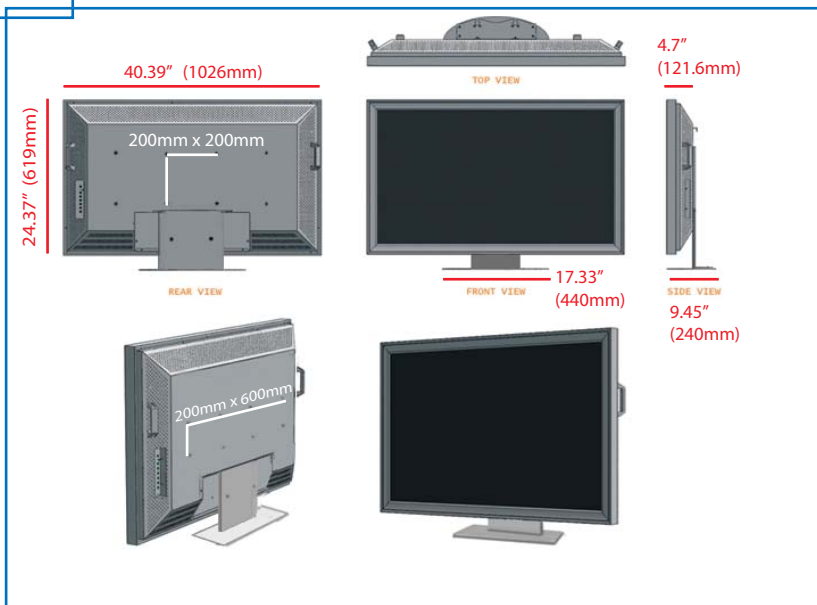

LCS4230-TS

42 INCH HIGH DEFINITION PROFESSIONAL GRADE LCD MONITOR WITH INTEGRATED OPTICAL TOUCH SCREEN
-Dual Control and Dual Touch Capable

The Ovideon LCS4230-TS is a versatile 42" Flat Screen LCD monitor with an integrated Optical Touch Screen. The LCS Optical Touch Screen technology Virtual Layer sits just off the surface (enabling a 'light-touch' response) and does not degrade, or suffer from shift, drift, aging or sensitivity to scratch yet provides high levels of accuracy and resolution, multi-point recognition and mouse/handwriting recognition control. The system places a virtual layer over the screen so the original color fidelity, brightness and contrast are maintained with a reduced demand on power consumption. A clear glass touch surface allows for maximum clarity of image and also avoids the effect of scratches or marks on the surface. The LCS Optical Touch Screens incorporate an HID-compliant, USB plug-and-play interface or can be driven by a Serial RS232 Interface.

Specifications

Technology: TFT LCD
 Screen diagonal: 42.02" (1067 mm)
 Screen area: 36.61" x 20.59" (930 x 523 mm)
 Resolution: 1920 x 1080p
 Brightness: 500 cd/m²
 Contrast ratio: 1200:1
 Colors: 16.7 million
 Lifetime: 50,000 h average
 Color gamut: 76% NTSC
 Aspect ratio: 16:9
 Viewing angle: 176°/176°
 Response time: 6.5ms GtoG
 Color Control: 3200K-9300K, User

Touch Tech. Optical Imaging
 Touch Method Finger
 Resolution 12 Million Points
 Response Time 5-10ms
 Op. Humidity: 20 - 80%
 Compliance: FCC, CE, cUL
 Weight: 96.8lbs (44Kg)
 Gross Weight: 110lbs (50Kg)
 Included Accessories: Power cord, D-SUB 15pin cable, DVI-D 24 pin cable, S-VIDEO cable, Mini Din 8 pin cable, RCA cable, USB Cable, Remote control, User's manual