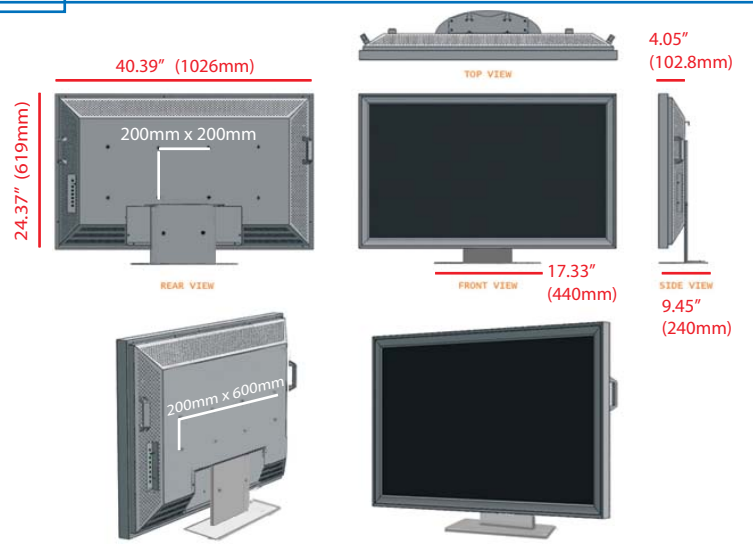

LCS4240-TS

42 INCH HIGH DEFINITION PROFESSIONAL GRADE LCD MONITOR WITH INTEGRATED OPTICAL TOUCH SCREEN
-with RS232C and integrated audio amplifier

The LCS4240-TS is a professional grade LCD monitor with a factory integrated Optical Touch Screen adding a new interactive dimension to public display, digital signage, financial, entertainment and transportation applications. The LCS4240-TS features full metal construction, 1920 x 1080 native resolution, integrated audio amplifier, extremely fast 6.5ms response time and RS232C/RS485 for external control.

With its slim design, super wide viewing angle, HD resolution, high color saturation and color accuracy, low power consumption and long service life the LCS4240 is the perfect choice for your next interactive signage project.

Specifications

Technology: TFT LCD
 Screen diagonal: 42.02" (1067 mm)
 Screen area: 36.61" x 20.59" (930 x 523 mm)
 Resolution: 1920 x 1080p
 Brightness: 500 cd/m²
 Contrast ratio: 1200:1
 Colors: 16.7 million
 Lifetime : 50,000 h average
 Color gamut: 76% NTSC
 Aspect ratio: 16:9
 Viewing angle: 176°/176°
 Response time: 6.5ms GtoG
 Color Control: 3200K-9300K, User

Touch Tech. Optical Imaging
 Touch Method Finger
 Resolution 32767 x 32767
 Response Time 50Ms
 Op. Humidity: 20 - 80%
 Compliance: FCC, CE, cUL
 Weight: 114.66lbs (52Kg)
 Gross Weight: 127.89lbs (58Kg)
 Included Accessories: Power cord, D-SUB 15pin cable , DVI-D 24 pin cable S-VIDEO cable, Mini Din 8 pin cable, RCA cable, USB Cable Remote control, User's manual