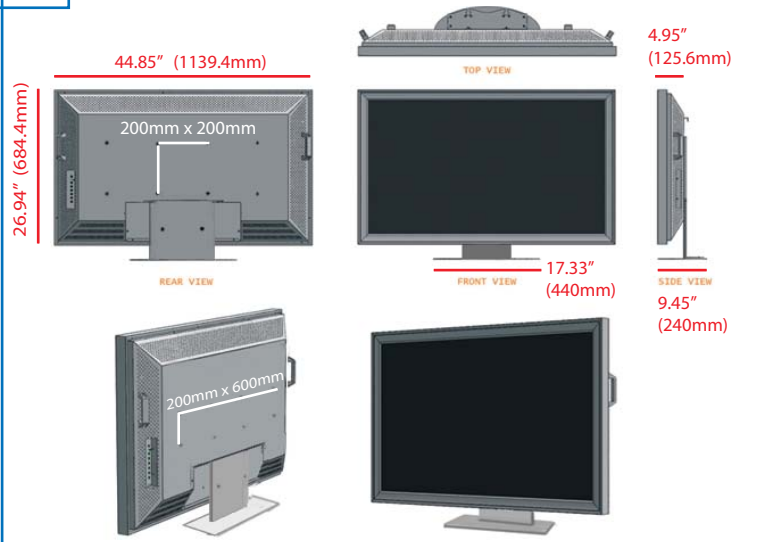

LCS4730-SR 42 INCH SUNLIGHT READABLE LCD MONITOR

The LCS4730-SR is a professional grade LCD monitor specifically designed for applications with higher than normal ambient light conditions. The LCS4730-SR features a unique ambient light enhancement technology which supplements the normal output of the LCD backlight by using ambient light and reflecting it back through the LCD.

Specifications

Technology: TFT LCD
 Screen diagonal: 47" (1194 mm)
 Screen area: 41.36" x 23.40" (1050 x 594 mm)
 Resolution: 1920 x 1080p
 Brightness: 700 cd/m²
 Contrast ratio: 2000:1
 Colors: 16.7 million
 Lifetime: 50,000h average
 Color gamut: 76% NTSC
 Aspect ratio: 16:9
 Viewing angle: 176°/176°
 Response time: 6.5ms GtoG
 Color Control: 3200K-9300K, User

Inputs: DVI-D, VGA (D15), S-Video, Composite Video, Component video (YPbPr, YCbCr)
 Resolutions Supported: NTSC/PAL/SECAM, 720i/p, 1080i/p, XGA, WXGA, SXGA, SXGA+, UXGA
 Control: RS232C (with loop through)
 Mounting: VESA 200x200, 200x600mm
 Voltage: 100 - 240V (50Hz-60Hz)
 Power Consumption: 290W (On) <20W Stand-By
 Operating Temp: 41° to 104°F (5° to 40°C)
 Op. Humidity: 20 - 80%

Compliance: FCC, CE, cUL
 Weight: 96.36 lb (43.7kg)
 Gross Weight: 111.80 (50.7kg)

Included Accessories:
 Power cord, D-SUB 15pin cable, DVI-D 24 pin cable, S-VIDEO cable, Component Mini Din 8 pin cable, RCA cable, Remote control, User's manual