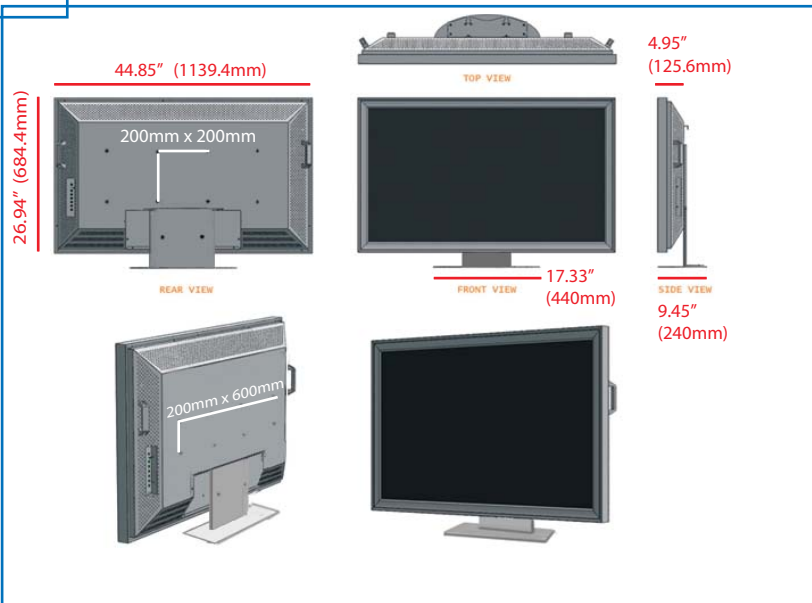

Specifications

Technology:	TFT LCD	Inputs:	DVI-D, VGA (D15), S-Video, Composite Video, Component video (YPbPr, YCbCr) RCA Audio In	Touch Tech.	Optical Imaging
Screen diagonal:	47" (1194 mm)	Resolutions Supported:	NTSC/PAL/SECAM, 720i/p, 1080i/p, XGA, WXGA, SXGA, SXGA+, UXGA	Touch Method:	Finger
Screen area:	41.36" x 23.4" (1050 x 594 mm)	Control:	RS232C, RS485	Resolution:	12 Million Points
Resolution:	1920 x 1080p	Mounting:	VESA 200x200, 200x600mm	Response Time:	5-10ms
Brightness:	500 cd/m²	Voltage:	100 - 240V (50Hz-60Hz)	Op. Humidity:	20 - 80%
Contrast ratio:	1200:1	Power:		Compliance:	FCC, CE, cUL
Colors:	16.7 million	Consumption:	350W (On) <25W (Stand-By)	Weight:	110lbs (50Kg)
Lifetime:	50,000 h average	Operating Temp:	41° to 104°F (5° to 40°C)	Gross Weight:	127.6lbs(58Kg)
Color gamut:	76% NTSC			Included Accessories:	Power cord, D-SUB 15pin cable, DVI-D 24 pin cable, S-VIDEO cable, Mini Din 8 pin cable, RCA cable, USB Cable, Remote control, User's manual
Aspect ratio:	16:9				
Viewing angle:	176°/176°				
Response time:	6.5ms GtoG				
Color Control:	3200K-9300K, User				

OPTIONS

- External Speakers