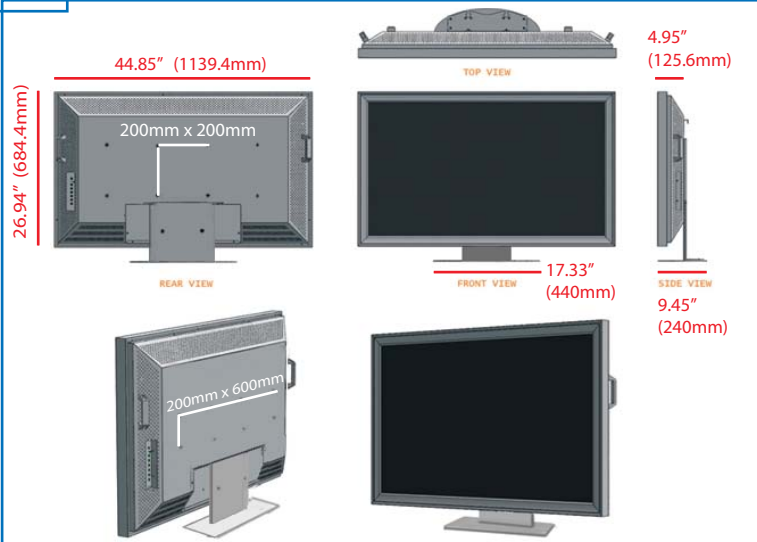

# LCS4740-TS

47 INCH HIGH DEFINITION PROFESSIONAL GRADE LCD MONITOR WITH INTEGRATED OPTICAL TOUCH SCREEN  
-with RS232C and integrated audio amplifier

The LCS4740-TS is a professional grade LCD monitor with a factory integrated Optical Touch Screen adding a new interactive dimension to public display, digital signage, financial, entertainment and transportation applications. The LCS4740-TS features full metal construction, 1920 x 1080 native resolution, integrated audio amplifier, extremely fast 6.5ms response time and RS232C/RS485 for external control.

With its slim design, super wide viewing angle, HD resolution, high color saturation and color accuracy, low power consumption and long service life the LCS4740 is the perfect choice for your next interactive signage project.

## Specifications

Technology:	TFT LCD	Inputs:	DVI-D, VGA (D15), S-Video, Composite Video, Component video (YPbPr, YCbCr) RCA Audio In	Touch Tech.	Optical Imaging
Screen diagonal:	47" (1194 mm)	Resolutions Supported:	NTSC/PAL/SECAM, 720i/p, 1080i/p, XGA, WXGA, SXGA, SXGA+, UXGA	Touch Method:	Finger
Screen area:	41.36" x 23.4" (1050 x 594 mm)	Control:	RS232C, RS485	Resolution:	32767 x 32767
Resolution:	1920 x 1080p	Mounting:	VESA 200x200, 200x600mm	Response Time:	50Ms
Brightness:	500 cd/m <sup>2</sup>	Voltage:	100 - 240V (50Hz-60Hz)	Op. Humidity:	20 - 80%
Contrast ratio:	1200:1	Power:		Compliance:	FCC, CE, cUL
Colors:	16.7 million	Consumption:	350W (On) <25W (Stand-By)	Weight:	144.9lbs (68Kg)
Lifetime:	50,000 h average	Operating Temp:	41° to 104°F (5° to 40°C)	Gross Weight:	166.9lbs(75.7Kg)
Color gamut:	76% NTSC			Included Accessories:	Power cord, D-SUB 15pin cable, DVI-D 24 pin cable, S-VIDEO cable, Mini Din 8 pin cable, RCA cable, USB Cable, Remote control, User's manual
Aspect ratio:	16:9				
Viewing angle:	176°/176°				
Response time:	6.5ms GtoG				
Color Control:	3200K-9300K, User				