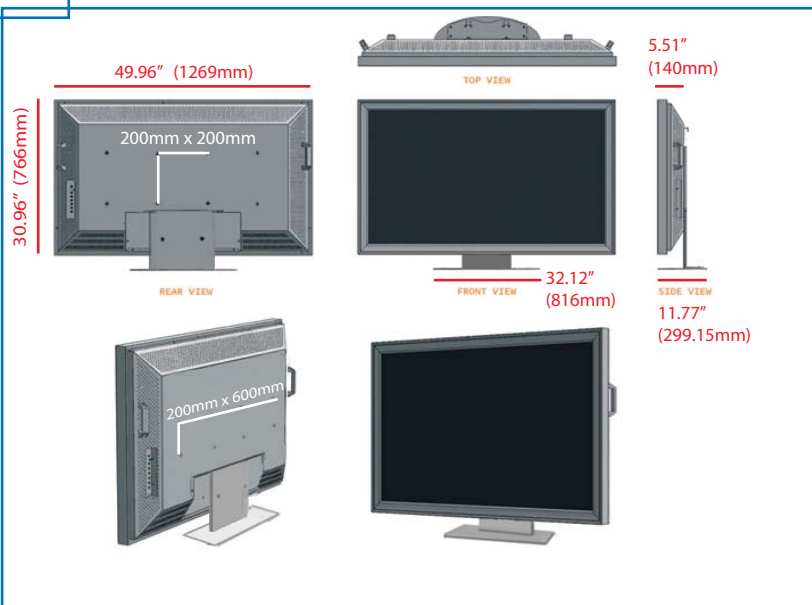

Specifications

Technology:	TFT LCD	Inputs:	DVI-D, VGA (D15), S-Video, Composite Video, Component video (YPbPr, YCbCr)	Touch Tech.	Optical Imaging
Screen diagonal:	52" (1320.8 mm)			Touch Method:	Finger
Screen area:	45.35" x 25.51" (1152 x 648 mm)			Resolution:	12 Million Points
Resolution:	1920 x 1080p	Resolutions Supported:	NTSC/PAL/SECAM, 720i/p, 1080i/p, XGA, WXGA, SXGA, SXGA+, UXGA	Response Time:	5-10ms
Brightness:	500 cd/m²	Control:	RS232C (with loop through)	Compliance:	FCC, CE, cUL
Contrast ratio:	1500:1	Mounting:	VESA 200x200, 200x600mm	Weight:	112.5 lb (51kg)
Colors:	16.7 million	Voltage:	100 - 240V (50Hz-60Hz)	Gross Weight:	134.5 (61kg)
Lifetime:	50,000h average	Power Consumption:	290W (On) <20W Stand-By		
Color gamut:	76% NTSC	Operating Temp:	41° to 104°F (5° to 40°C)	Included Accessories:	Power cord, D-SUB 15pin cable, DVI-D 24 pin cable, S-VIDEO cable, Component Mini Din 8 pin cable, RCA cable, Remote control, User's manual
Aspect ratio:	16:9	Op. Humidity:	20 - 85%		
Viewing angle:	176°/176°				
Response time:	6.5ms GtoG				
Color Control:	3200K-9300K, User				

OPTIONS

- External Speakers

* Specifications subject to change without prior notification